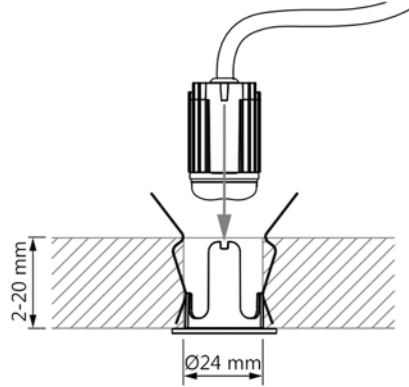

Spacing Table Guide

Illuminance 1 Lux

Closest Classification C0:E40 C90:E40

Mounting Height (m)	2.1	2.4	2.7	3.0	3.3	3.6	4.0	4.5	5.0	6.0	7.0
A	4.4	4.7	5.1	3.8	1.6	1.3	1.0	0.5	0.5	0.5	9.3
B (C0)	9.8	10.9	11.8	12.8	11.8	10.5	10.7	10.6	11.0	11.7	3.4
C	4.4	4.7	5.1	3.8	1.6	1.3	1.1	0.5	0.5	0.5	8.6
D (C90)	9.8	10.9	11.8	12.8	11.8	10.5	10.7	10.6	11.0	11.7	3.4

K9 Mini Escape Route Lens

K9R01

Spacing Table Guide

Illuminance 1 Lux

Closest Classification C0:D800 C90:A16

Mounting Height (m)	2.1	2.4	2.7	3.0	3.3	3.6	4.0	4.5	5.0	6.0	7.0	8.0	9.0
A	7.0	7.7	8.3	8.9	9.4	10.0	10.6	11.4	12.0	8.9	1.0	0.5	1.0
B (C0)	14.3	15.8	17.2	18.6	20.0	21.3	22.9	24.8	26.6	29.8	21.7	20.0	12.7
C	1.9	2.1	2.2	2.4	2.5	2.6	2.6	2.4	2.1	1.8	0.8	0.5	0.5
D (C90)	3.2	3.6	3.9	4.2	4.5	4.8	5.1	5.6	5.6	5.7	4.8	4.1	2.1

K9 Mini Accesories

Flange Housing

A 30mm overall Polycarbonate white flange for easy installation into plaster and T-bar. Access from above the ceiling needed

"L" Bracket

For plaster ceiling, ledges or timber slat ceiling installation. With vertical precise position adjustment.