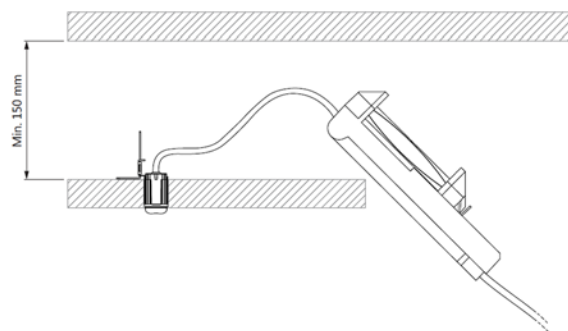

K9 Mini Accesories

Flange Housing

A 30mm overall Polycarbonate white flange for easy installation into plaster and T-bar. Access from above the ceiling needed

"L" Bracket

For plaster ceiling, ledges or timber slat ceiling installation. With vertical precise position adjustment.

Track Light

Track mounted Emergency. Customizable power coated colour.

In Products

K9 mini is available in all of ETAP lighting products. Bluelab Design install K9 mini Emergencies into custom product and our signature Truss Range.

Upon request extended lead, for remote gear at extended lengths up to 20 meters. Extension lead with Wieland connected plugs, double insulated cable.

K9 Mini Installation

K9R0

Installation Diagnostic

Battery Diagnostic