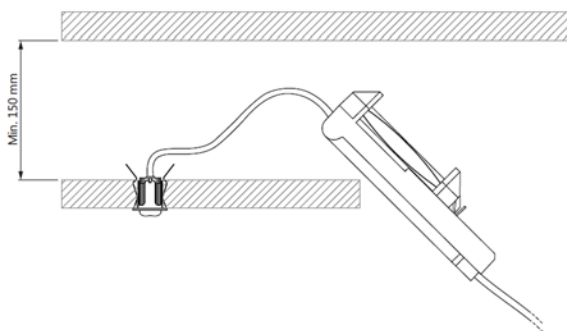

K9 Mini Accesories

Flange Housing

A 30mm overall Polycarbonate white flange for easy installation into plaster and T-bar. Access from above the ceiling needed

"L" Bracket

For plaster ceiling, ledges or timber slat ceiling installation. With vertical precise position adjustment.

Upon request extended lead, for remote gear at extended lengths up to 20 meters. Extension lead with Wieland connected plugs, double insulated cable.

K9 Mini Installation

K9R0

Installation Diagnostic

Battery Diagnostic