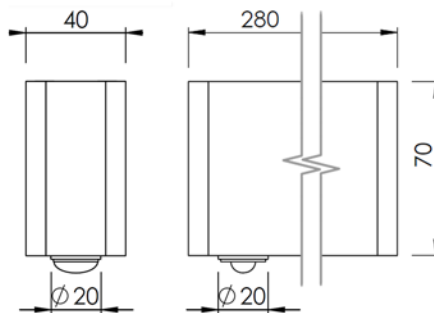

Spacing Table Guide

Illuminance 1 Lux

Closest Classification C0:E40 C90:E40

Mounting Height (m)	2.1	2.4	2.7	3.0	3.3	3.6	4.0	4.5	5.0	6.0	7.0
A	4.4	4.7	5.1	3.8	1.6	1.3	1.0	0.5	0.5	0.5	9.3
B (C0)	9.8	10.9	11.8	12.8	11.8	10.5	10.7	10.6	11.0	11.7	3.4
C	4.4	4.7	5.1	3.8	1.6	1.3	1.1	0.5	0.5	0.5	8.6
D (C90)	9.8	10.9	11.8	12.8	11.8	10.5	10.7	10.6	11.0	11.7	3.4

K9 Mini Escape Route Lens

K9R01

Spacing Table Guide

Illuminance 1 Lux

Closest Classification C0:D800 C90:A16

Mounting Height (m)	2.1	2.4	2.7	3.0	3.3	3.6	4.0	4.5	5.0	6.0	7.0	8.0	9.0
A	7.0	7.7	8.3	8.9	9.4	10.0	10.6	11.4	12.0	8.9	1.0	0.5	1.0
B (C0)	14.3	15.8	17.2	18.6	20.0	21.3	22.9	24.8	26.6	29.8	21.7	20.0	12.7
C	1.9	2.1	2.2	2.4	2.5	2.6	2.6	2.4	2.1	1.8	0.8	0.5	0.5
D (C90)	3.2	3.6	3.9	4.2	4.5	4.8	5.1	5.6	5.6	5.7	4.8	4.1	2.1

K9 Mini Accesories

Flange Housing

A 30mm overall Polycarbonate white flange for easy installation into plaster and T-bar. Access from above the ceiling needed

"L" Bracket

For plaster ceiling, ledges or timber slat ceiling installation. With vertical precise position adjustment.