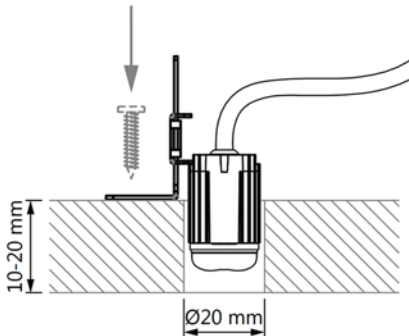

Spacing Table Guide

Illuminance 1 Lux

Closest Classification C0:E40 C90:E40

Mounting Height (m)	2.1	2.4	2.7	3.0	3.3	3.6	4.0	4.5	5.0	6.0	7.0
A	4.4	4.7	5.1	3.8	1.6	1.3	1.0	0.5	0.5	0.5	9.3
B (C0)	9.8	10.9	11.8	12.8	11.8	10.5	10.7	10.6	11.0	11.7	3.4
C	4.4	4.7	5.1	3.8	1.6	1.3	1.1	0.5	0.5	0.5	8.6
D (C90)	9.8	10.9	11.8	12.8	11.8	10.5	10.7	10.6	11.0	11.7	3.4

K9 Mini Escape Route Lens

K9R01

Spacing Table Guide

Illuminance 1 Lux

Closest Classification C0:D800 C90:A16

Mounting Height (m)	2.1	2.4	2.7	3.0	3.3	3.6	4.0	4.5	5.0	6.0	7.0	8.0	9.0
A	7.0	7.7	8.3	8.9	9.4	10.0	10.6	11.4	12.0	8.9	1.0	0.5	1.0
B (C0)	14.3	15.8	17.2	18.6	20.0	21.3	22.9	24.8	26.6	29.8	21.7	20.0	12.7
C	1.9	2.1	2.2	2.4	2.5	2.6	2.6	2.4	2.1	1.8	0.8	0.5	0.5
D (C90)	3.2	3.6	3.9	4.2	4.5	4.8	5.1	5.6	5.6	5.7	4.8	4.1	2.1

K9 Mini Accesories

Flange Housing

A 30mm overall Polycarbonate white flange for easy installation into plaster and T-bar. Access from above the ceiling needed

"L" Bracket

For plaster ceiling, ledges or timber slat ceiling installation. With vertical precise position adjustment.