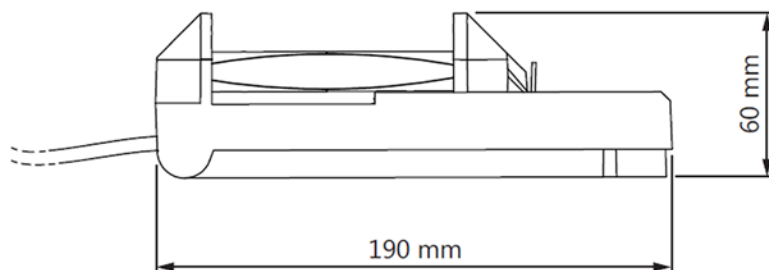

Upon request extended lead, for remote gear at extended lengths up to 20 meters. Extension lead with Wieland connected plugs, double insulated cable.

K9 Mini Installation

K9R0

Installation Diagnostic

Battery Diagnostic