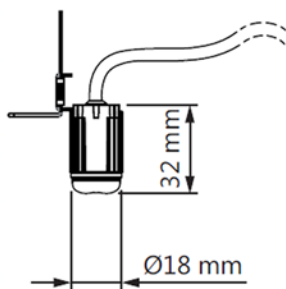

K9 Mini Installation

K9R0