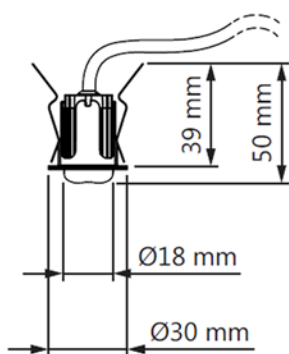

K9 Mini Installation

K9R0