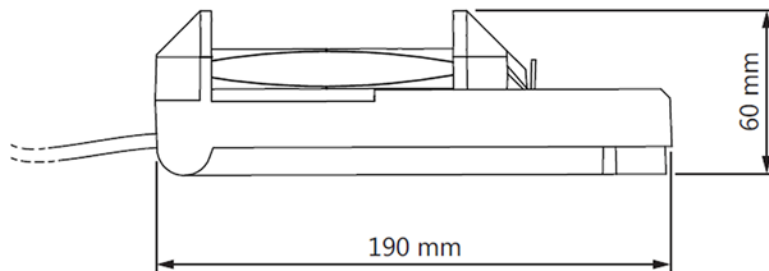

Upon request extended lead, for remote gear at extended lengths up to 20 meters. Extension lead with Wieland connected plugs, double insulated cable.

K9 Mini Installation

K9R0

Installation Diagnostic

Battery Diagnostic