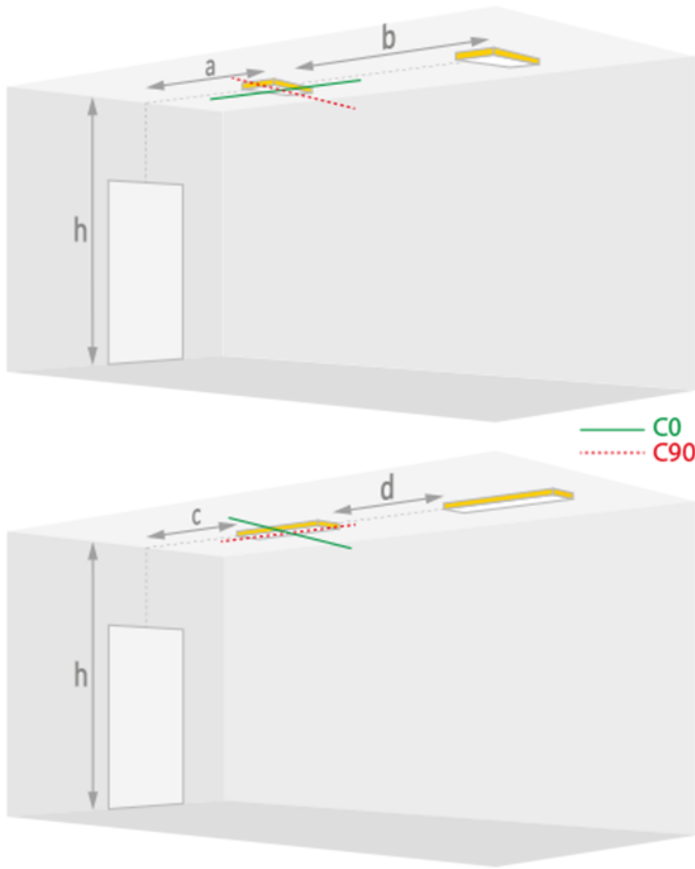

K9R012/3N-A-D800A16

recessed luminaire • round

application : office, healthcare, education, horeca, retail, leisure

housing: injection-moulded plastic

light source : LED HP • 5000 K

Lumen output in emergency mode : 210 lm

function: escape route

self test: With extensive self-test EST+

photobiological safety: IEC/TR 62778: RG 1

Mechanical properties

dimensions : 30 mm x 32 mm

cut-out size : 24 mm x 32 mm

colour: RAL9003-signalwhite

power : 0.9 W

voltage: 220-230V

frequency : 50-60Hz AC

K9R012/3N-A-D800A16

Distance tables: ceiling mounted

ER Ceiling for 1.0 Lux and 210 lm

H (m)	a	b	c	d
2.6	7.6	16.7	1.7	3.8
2.8	8.0	17.7	1.8	4.0
3.0	8.4	18.6	1.9	4.2
3.5	9.3	20.8	2.0	4.7
4.0	10.1	22.9	2.1	5.1
4.5	10.9	24.7	1.9	5.6
5.0	11.5	26.5	1.6	5.6
6.0	8.3	29.8	1.3	5.6
7.0	0.4	21.6	0.3	4.8
8.0	---	19.9	---	4.0