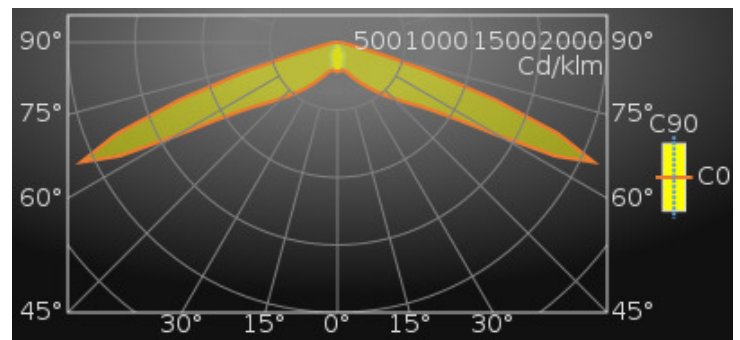

Electrical properties

power : 0.9 W

voltage: 220-230V

frequency : 50-60Hz AC