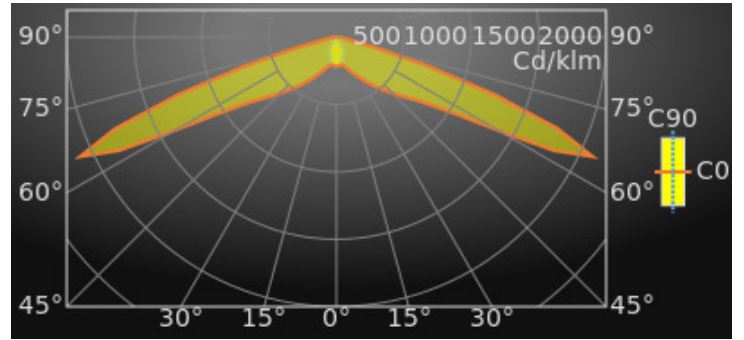

### Mechanical properties

**dimensions** : 30 mm x 32 mm

**cut-out size** : 24 mm x 32 mm

**colour**: RAL9003-signalwhite

**IP**: IP20

**IK**: IK04

**ambient temperature**: from 5°C to 35°C •

## Luminance

luminous flux : 210 lm

**Distance tables: ceiling mounted**

ER Ceiling for 1.0 Lux and 210 lm

H (m)	a	b	c	d
2.6	7.6	16.7	1.7	3.8
2.8	8.0	17.7	1.8	4.0
3.0	8.4	18.6	1.9	4.2
3.5	9.3	20.8	2.0	4.7
4.0	10.1	22.9	2.1	5.1
4.5	10.9	24.7	1.9	5.6
5.0	11.5	26.5	1.6	5.6
6.0	8.3	29.8	1.3	5.6
7.0	0.4	21.6	0.3	4.8
8.0	---	19.9	---	4.0