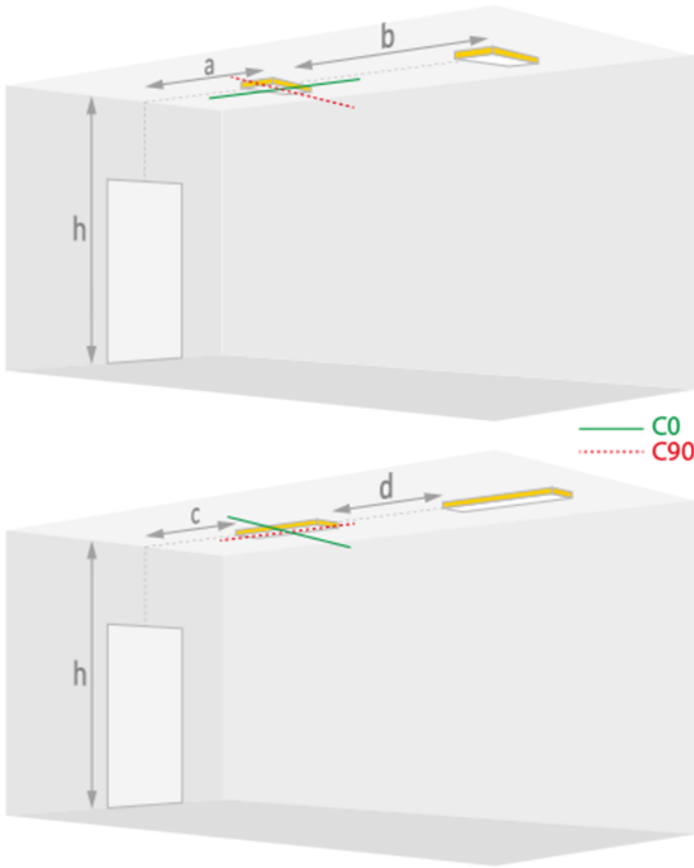

### Mechanical properties

**dimensions** : 30 mm x 32 mm

**cut-out size** : 24 mm x 32 mm

**colour**: RAL9003-signalwhite

**IP**: IP20

**IK**: IK04

**ambient temperature**: from 5°C to 35°C •

## Luminance

luminous flux : 210 lm

**Distance tables: ceiling mounted**

ER Ceiling for 1.0 Lux and 210 lm

H (m)	a	b	c	d
2.6	7.6	16.7	1.7	3.8
2.8	8.0	17.7	1.8	4.0
3.0	8.4	18.6	1.9	4.2
3.5	9.3	20.8	2.0	4.7
4.0	10.1	22.9	2.1	5.1
4.5	10.9	24.7	1.9	5.6
5.0	11.5	26.5	1.6	5.6
6.0	8.3	29.8	1.3	5.6
7.0	0.4	21.6	0.3	4.8
8.0	---	19.9	---	4.0