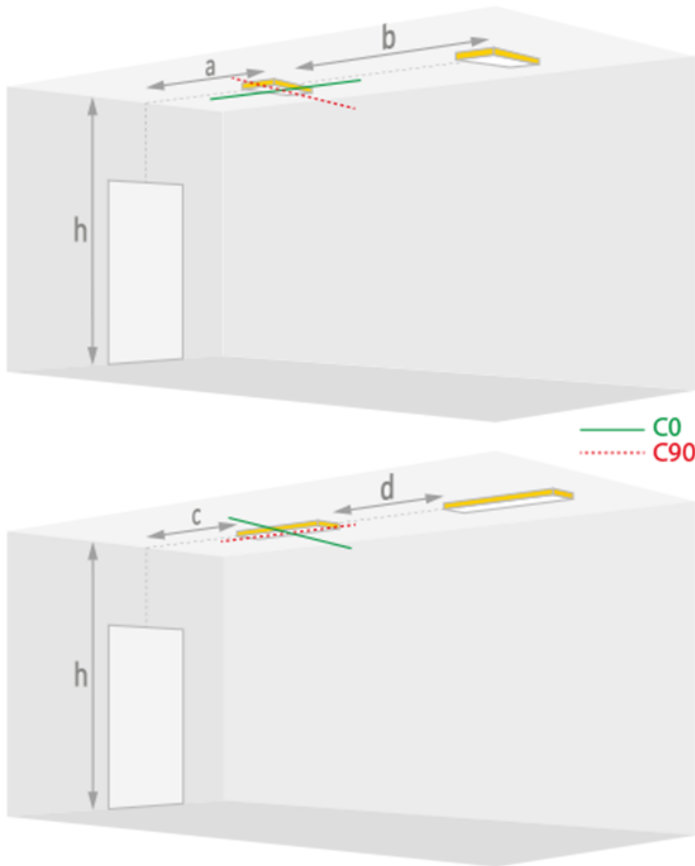

K9R013/3N-A-D800A16

recessed luminaire • round

application : office, healthcare, education, horeca, retail, leisure

housing: injection-moulded plastic

light source : LED HP • 5000 K

Lumen output in emergency mode : 210 lm

function: escape route

self test: With self test and wired control - ESM

photobiological safety: IEC/TR 62778: RG 1

Mechanical properties

dimensions : 30 mm x 32 mm

cut-out size : 24 mm x 32 mm

colour: RAL9003-signalwhite

power : 0.9 W

voltage: 220-230V

frequency : 50-60Hz AC

K9R013/3N-A-D800A16

Distance tables: ceiling mounted

ER Ceiling for 1.0 Lux and 210 lm

H (m)	a	b	c	d
2.6	7.6	16.7	1.7	3.8
2.8	8.0	17.7	1.8	4.0
3.0	8.4	18.6	1.9	4.2
3.5	9.3	20.8	2.0	4.7
4.0	10.1	22.9	2.1	5.1
4.5	10.9	24.7	1.9	5.6
5.0	11.5	26.5	1.6	5.6
6.0	8.3	29.8	1.3	5.6
7.0	0.4	21.6	0.3	4.8
8.0	---	19.9	---	4.0